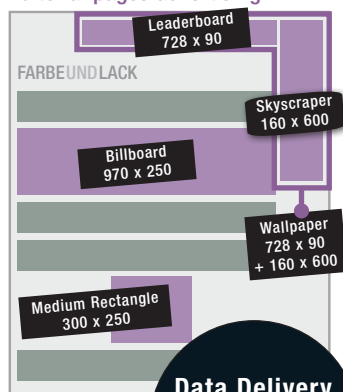

Keyword & Editorial pages advertising

Data Delivery
GIF, JPEG, PNG,
HTML5
max. 100 KB

Rates & Sizes

Banner	Size (px)		Position	€/month
	Desktop	Mobile		
Leader-board	728 x 90	300 x 250	Homepage	1,870
			Keyword*	1,320
			Editorial pages**	3,740
Skyscraper	160 x 600	300 x 250	Homepage	1,870
			Keyword*	1,320
			Editorial pages**	3,740
Billboard	970 x 250	300 x 250	Homepage	2,640
			Keyword*	1,870
			Editorial pages**	5,280
Medium Rectangle	300 x 250	300 x 250	Homepage	1,430
			Keyword*	1,100
			Editorial pages**	2,860
Wallpaper	728 x 90 + 160 x 600	300 x 250 + 300 x 250	Homepage	3,080
			Keyword*	2,200
			Editorial pages**	6,160

* Keyword advertising: Pick your keyword and your banner ad is displayed within all editorial content tagged accordingly.
** Editorial pages: ad displayed within all editorial content ("news") excluding homepage and content covered by co-running keyword campaigns.

Discounts

Series discount	%
2 insertions	-3
3 insertions	-5
5 insertions	-10
8 insertions	-15

Discounts only apply to banner advertisements within 12 months starting with the publication of the first banner ad. Cancellation period for online advertising orders: 8 weeks before ordered run time.
All rates subject to VAT where applicable.

ADVERTISING CONTACTS

Vincentz Network

Patricia Lüpertz · T +49 511 9910-249 · patricia.luepertz@vincentz.net
Anette Pennartz · T +49 511 9910-240 · anette.pennartz@vincentz.net

International Sales Representatives

BeNeLux

Jacqueline Poppe · Beech BP · T +31 547 271071 · jacqueline@beechbp.nl

France

Melanie Villard · MKV Conseil · T +33 9 75792743 · melanievillard@outlook.com

UK/North America

Dave Weidner · Blue World Partners · T +1 603 556 7479 · info@blueworldpartners.com