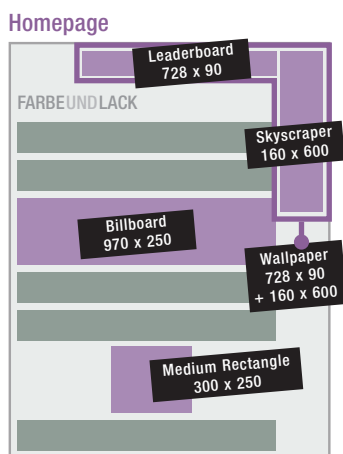

### Ad positions

### Rates & Sizes

| Banner           | Size (px)            |                       | Position          | €/month |
|------------------|----------------------|-----------------------|-------------------|---------|
|                  | Desktop              | Mobile                |                   |         |
| Leader-board     | 728 x 90             | 300 x 250             | Homepage          | 1,870   |
|                  |                      |                       | Keyword*          | 1,320   |
|                  |                      |                       | Editorial pages** | 3,740   |
| Skyscraper       | 160 x 600            | 300 x 250             | Homepage          | 1,870   |
|                  |                      |                       | Keyword*          | 1,320   |
|                  |                      |                       | Editorial pages** | 3,740   |
| Billboard        | 970 x 250            | 300 x 250             | Homepage          | 2,640   |
|                  |                      |                       | Keyword*          | 1,870   |
|                  |                      |                       | Editorial pages** | 5,280   |
| Medium Rectangle | 300 x 250            | 300 x 250             | Homepage          | 1,430   |
|                  |                      |                       | Keyword*          | 1,100   |
|                  |                      |                       | Editorial pages** | 2,860   |
| Wallpaper        | 728 x 90 + 160 x 600 | 300 x 250 + 300 x 250 | Homepage          | 3,080   |
|                  |                      |                       | Keyword*          | 2,200   |
|                  |                      |                       | Editorial pages** | 6,160   |